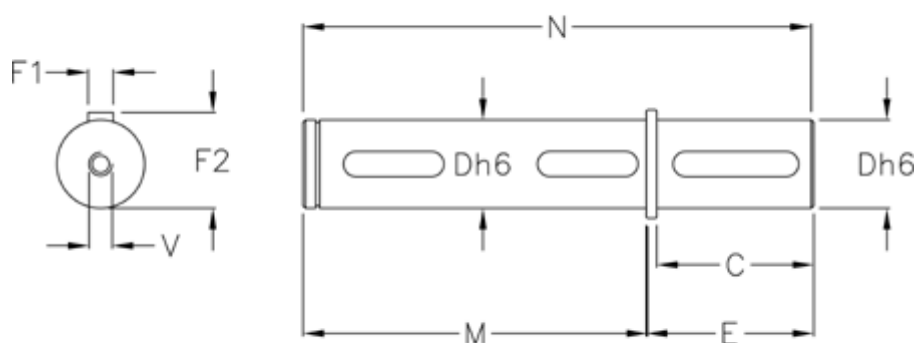

Data Sheet

Article number: 3929049018

Description: Single outputshaft for VF-EP 49
St. steel

Measures

C = 60
D = 25
E = 65
F1 = 8
F2 = 28.0
M = 89
N = 154
V = M8x20